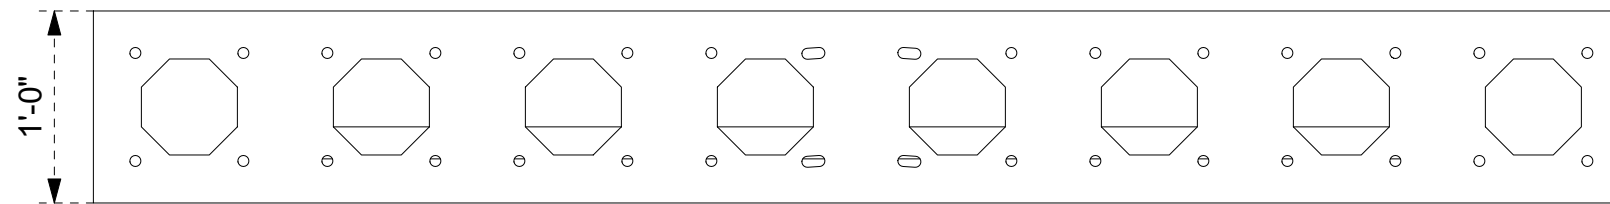

Smart Outrigger 8' (1,000lbs)

Scale: 1"=1'0"

Note: Various Attachments Available.

Rev. 1.00

Sheet #:

5/6

Date: 08/15/23

Scale: As Noted

Drawing by:
Aleisy Torres

12" Truss 5 Side Connections

Drawing Title: Gear Specs

File name: Ballast v2023.vwx

Project Name: Accurate Staging

Load In Date:

This drawing is the property of Accurate Staging and can not be duplicated, modified or used for any other purposes without written permission from Accurate Staging. Use of this drawing for bidding is strictly prohibited. Verify all dimensions, specifications and conditions before using this drawing for construction. www.accuratestaging.com