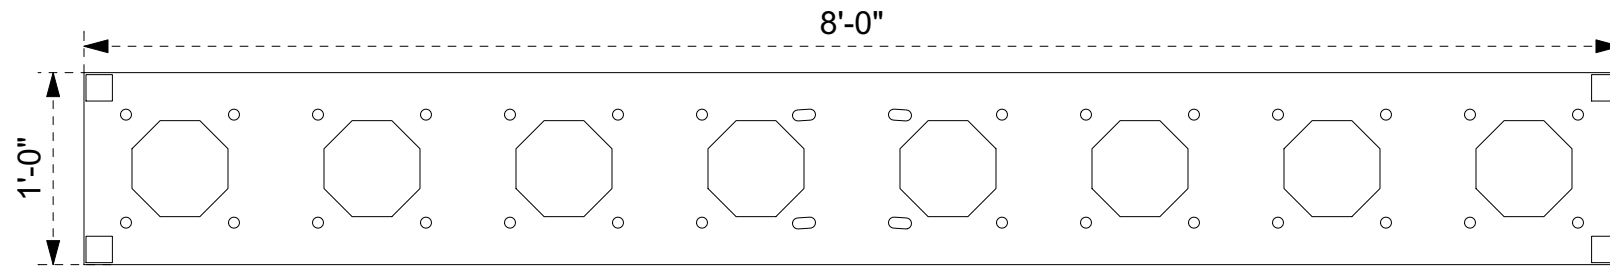

Smart Outrigger 8' (1,000lbs)

Scale: 1"=1'0"

Note: Various Attachments Available.

Rev. 1.00

Sheet #:

5/6

Date: 08/15/23

Scale: As Noted

Drawing by:
Aleisy Torres

12" Truss 5 Side Connections

Drawing Title: Gear Specs

File name: Ballast v2023.vwx

Project Name: Accurate Staging

Load In Date:

This drawing is the property of Accurate Staging and can not be duplicated, modified or used for any other purposes without written permission from Accurate Staging. Use of this drawing for bidding is strictly prohibited. Verify all dimensions, specifications and conditions before using this drawing for construction. www.accuratestaging.com