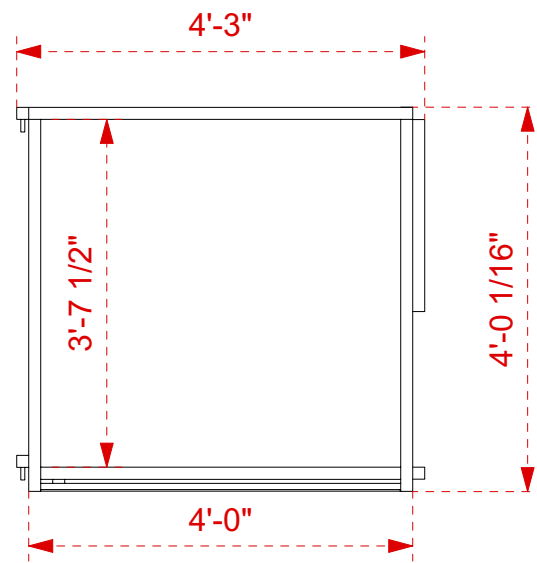

Barricade
Scale: Not to scale

Plan View

Front View

Iso View

Side View

Project Name: Barricade
 Drawing Title: Gear specs
 Load In Date:
 File name: Untitled 6

Date: 09/15/23
 Rev. 1.00
 Scale: As Noted
 Drawing by:
 Aletsy Torres
 Sheet #: 1/1