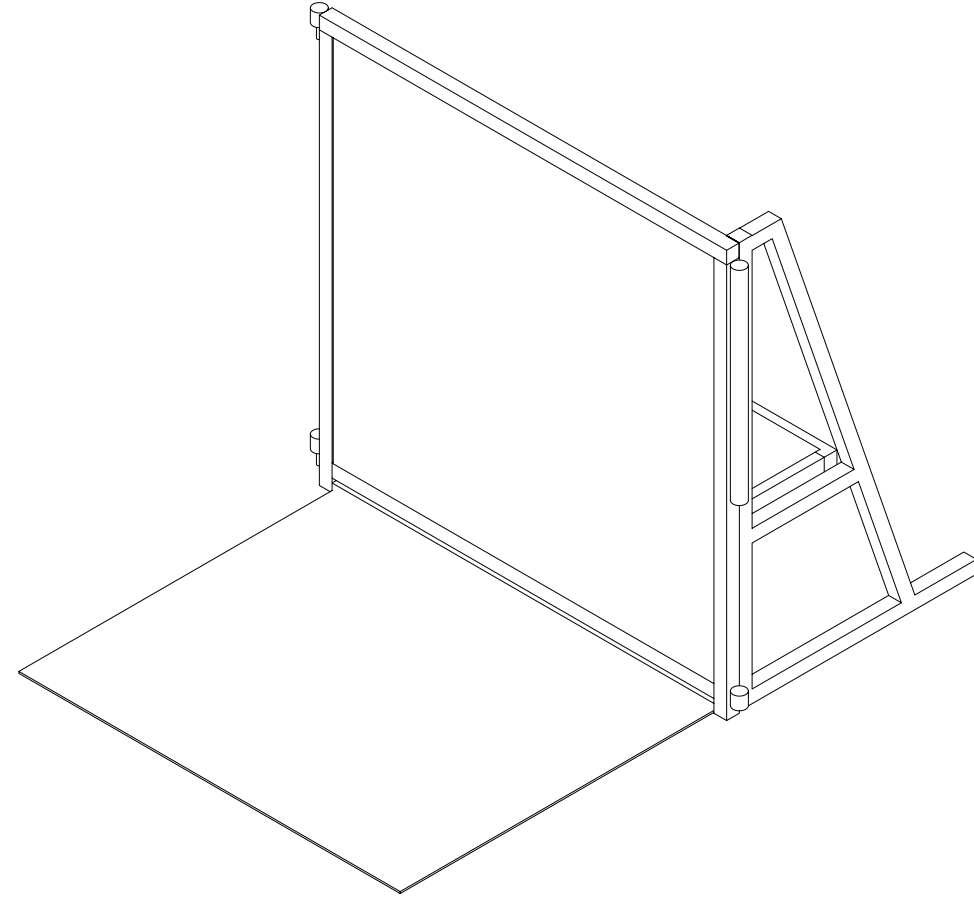

Barricade
Scale: Not to scale

Plan View

Front View

Iso View

Side View

Project Name: Barricade
 Drawing Title: Gear specs
 Load In Date:
 File name: Untitled 6

Date: 09/15/23
 Rev. 1.00
 Scale: As Noted
 Drawing by:
 Aletsy Torres
 Sheet #: 1/1