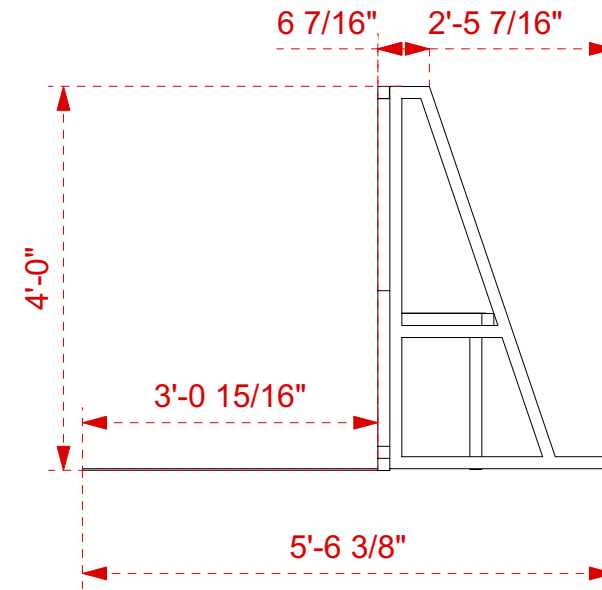

Barricade
Scale: Not to scale

Plan View

Front View

Iso View

Side View

Project Name: Barricade
 Drawing Title: Gear specs
 Load In Date:
 File name: Untitled 6

Date: 09/15/23
 Rev. 1.00
 Scale: As Noted
 Drawing by:
 Aletsy Torres
 Sheet #: 1/1