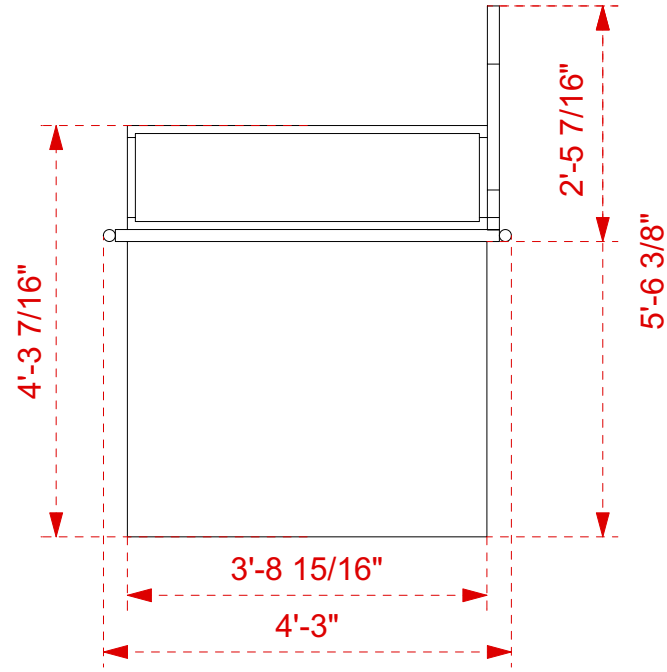

Barricade
Scale: Not to scale

Plan View

Front View

Iso View

Side View

Project Name: Barricade
 Drawing Title: Gear specs
 Load In Date:
 File name: Untitled 6

Date: 09/15/23
 Rev. 1.00
 Scale: As Noted
 Drawing by:
 Aletsy Torres
 Sheet #: 1/1