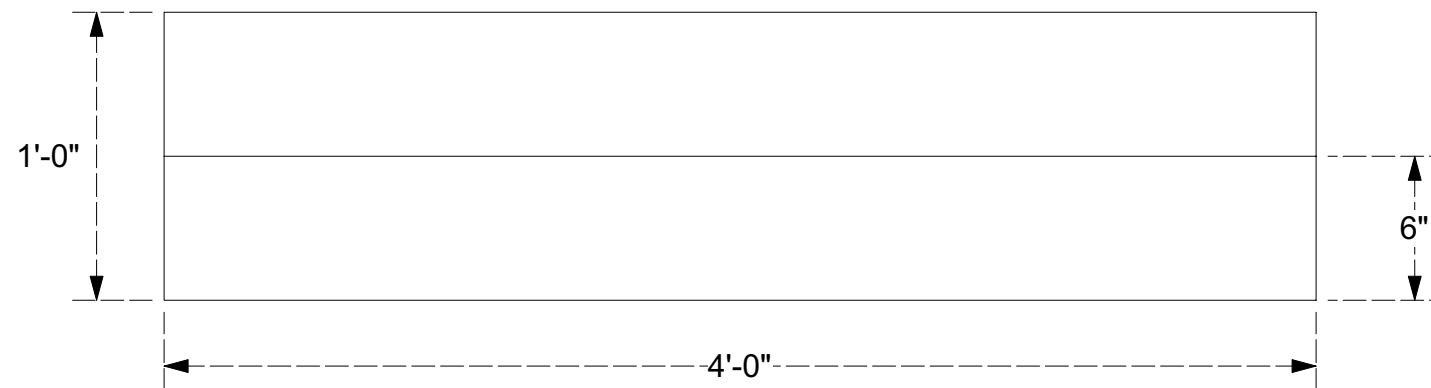

# Wood stepper 1' (2-stp)

Scale: not to scale

Top View

Iso View

Side View

Front View

Rev. 2.10

Date: 08/09/23

Sheet #:

6/17

Scale: As Noted

Drawing by: Accurate Staging

Drawing Title: gear specs

File name: Woodstepper 2'6" (5-stp)

Project Name: Wood Steppers

Load In Date: