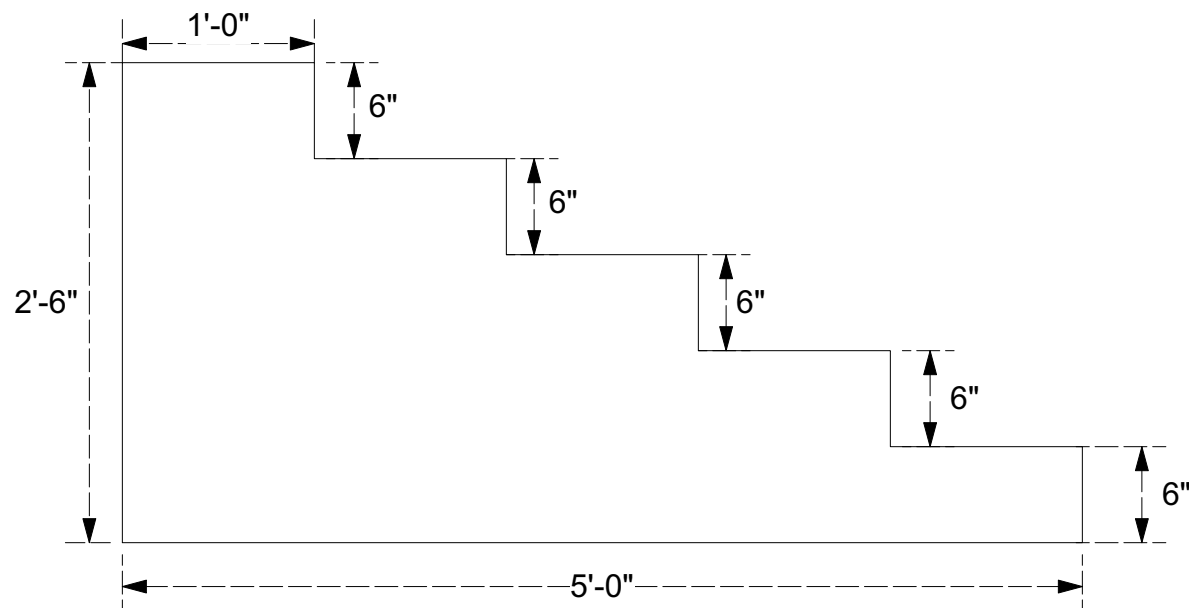

# Wood stepper 2' (4-stp)

Scale: not to scale

Top View

Side View

Iso View

Front View

Rev. 2.10

Date: 08/09/23

Sheet #:

5/17

Scale: As Noted

Drawing by:  
Accurate Staging

Drawing Title: gear specs  
File name: Woodstepper 2' (4-stp)

Project Name: Wood Steppers

Load In Date:

This drawing is the property of Accurate Staging and can not be duplicated, modified or used for any other purposes without written permission from Accurate Staging. Use of this drawing for bidding is strictly prohibited. Verify all dimensions, specifications and conditions before using this drawing for construction. [www.accuratestaging.com](http://www.accuratestaging.com)

# Wood stepper 2'6" (5-stp)

Scale: not to scale

Top View

Iso View

Side View

Front View

Rev. 2.10

Date: 08/09/23

Sheet #:

6/17

Scale: As Noted

Drawing by: Accurate Staging

Drawing Title: gear specs

File name: Woodstepper 2'6" (5-stp)

Project Name: Wood Steppers

Load In Date: