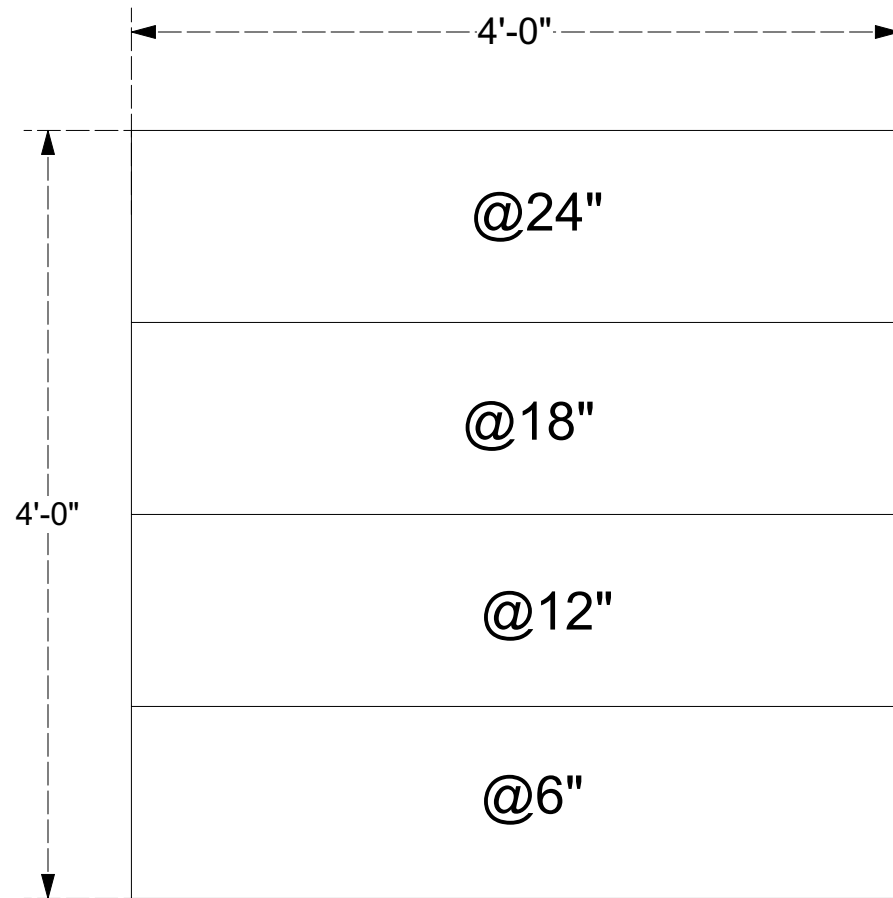

# Wood stepper 1' 6" (3-stp)

Scale: not to scale

Top View

Side View

Iso View

Front View

Rev. 2.10

Date: 08/09/23

# Wood stepper 2' (4-stp)

Scale: not to scale

Top View

Side View

Iso View

Front View

Rev. 2.10

Date: 08/09/23

# Wood stepper 2'6" (5-stp)

Scale: not to scale

Top View

Iso View

Side View

Front View

Rev. 2.10

Date: 08/09/23

Sheet #:

6/17

Scale: As Noted

Drawing by: Accurate Staging

Drawing Title: gear specs

File name: Woodstepper 2'6" (5-stp)

Project Name: Wood Steppers

Load In Date: