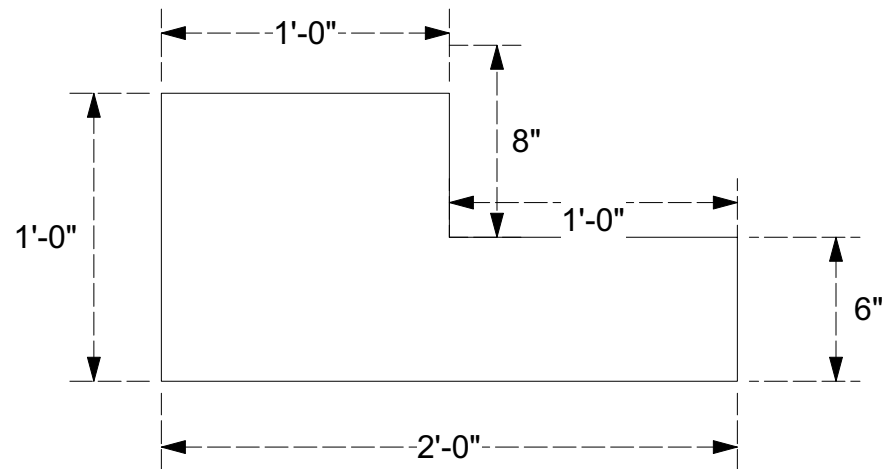

# Wood stepper 1' (2-stp)

Scale: not to scale

Top View

Iso View

Side View

Front View

Rev. 2.10

Date: 08/09/23

# Wood stepper 2'6" (5-stp)

Scale: not to scale

Top View

Iso View

Side View

Front View

Rev. 2.10

Date: 08/09/23

Sheet #:

6/17

Scale: As Noted

Drawing by: Accurate Staging

Drawing Title: gear specs

File name: Woodstepper 2'6" (5-stp)

Project Name: Wood Steppers

Load In Date: