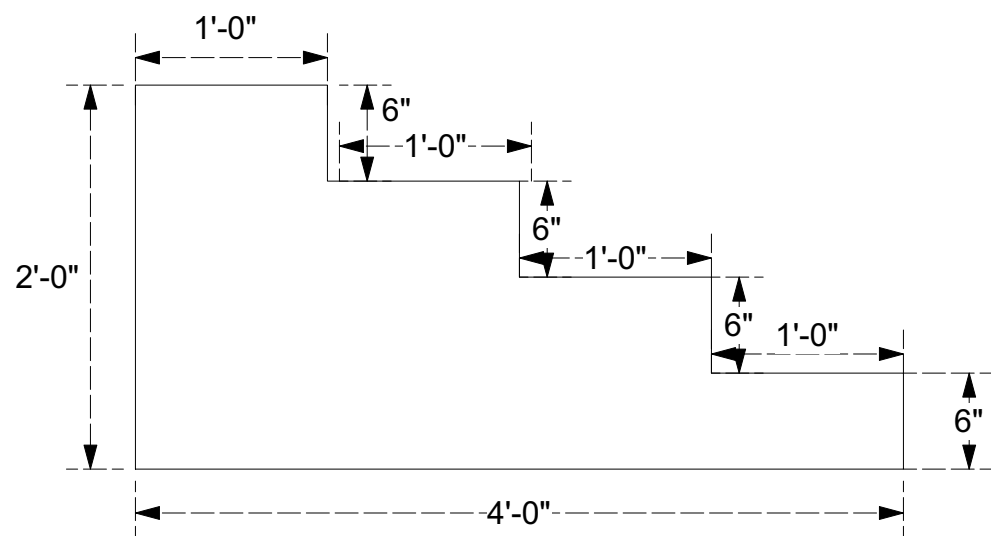

Scale: As Noted

Drawing by: Accurate Staging

Drawing Title: gear specs  
File name: Woodstepper 1'6" (3-stp)

Project Name: Wood Steppers

Load In Date:

This drawing is the property of Accurate Staging and can not be duplicated, modified or used for any other purposes without written permission from Accurate Staging. Use of this drawing for bidding is strictly prohibited. Verify all dimensions, specifications and conditions before using this drawing for construction. www.accuratestaging.com

# Wood stepper 2' (4-stp)

Scale: not to scale

Top View

Side View

Iso View

Front View

Rev. 2.10

Date: 08/09/23

Sheet #:

5/17

Scale: As Noted

Drawing by:  
Accurate Staging

Drawing Title: gear specs  
File name: Woodstepper 2' (4-stp)

Project Name: Wood Steppers

Load In Date:

This drawing is the property of Accurate Staging and can not be duplicated, modified or used for any other purposes without written permission from Accurate Staging. Use of this drawing for bidding is strictly prohibited. Verify all dimensions, specifications and conditions before using this drawing for construction. [www.accuratestaging.com](http://www.accuratestaging.com)

# Wood stepper 2'6" (5-stp)

Scale: not to scale

Top View

Iso View

Side View

Front View

Rev. 2.10

Date: 08/09/23