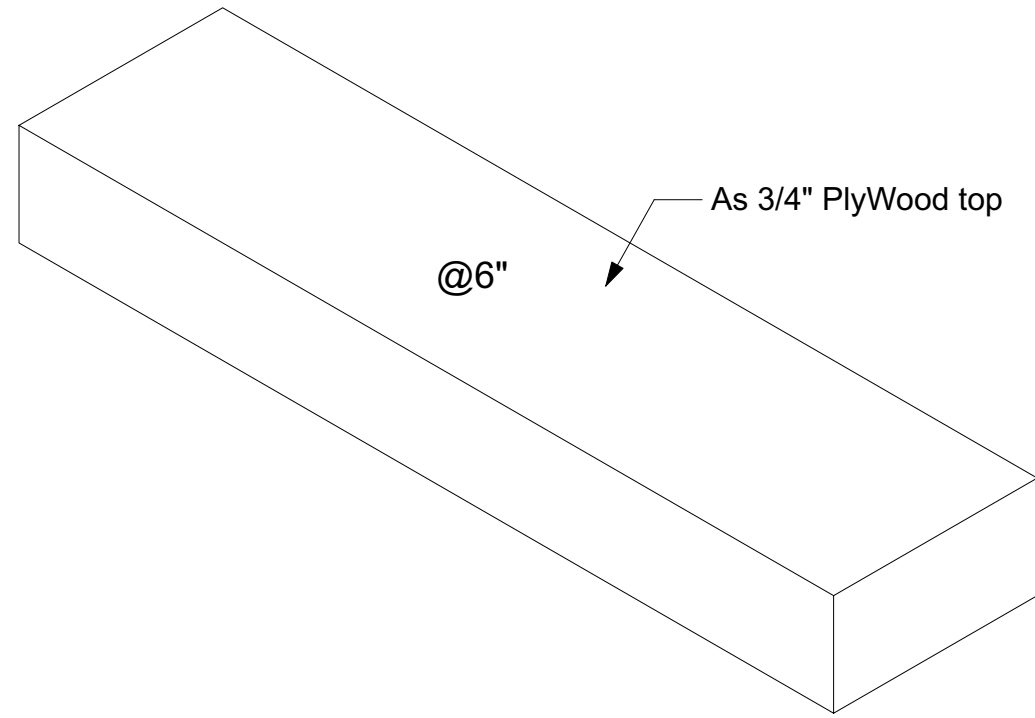

Wood stepper 6"

Scale: not to scale

Top View

Side View

Iso View

Front View

Rev. 2.10

Date: 08/09/23

Scale: As Noted

Drawing by:

Accurate Staging

Drawing Title: gear specs

File name: Woodstepper 6"

Project Name: Wood Steppers

Load In Date:

www.accuratestaging.com

Sheet #:

2/17