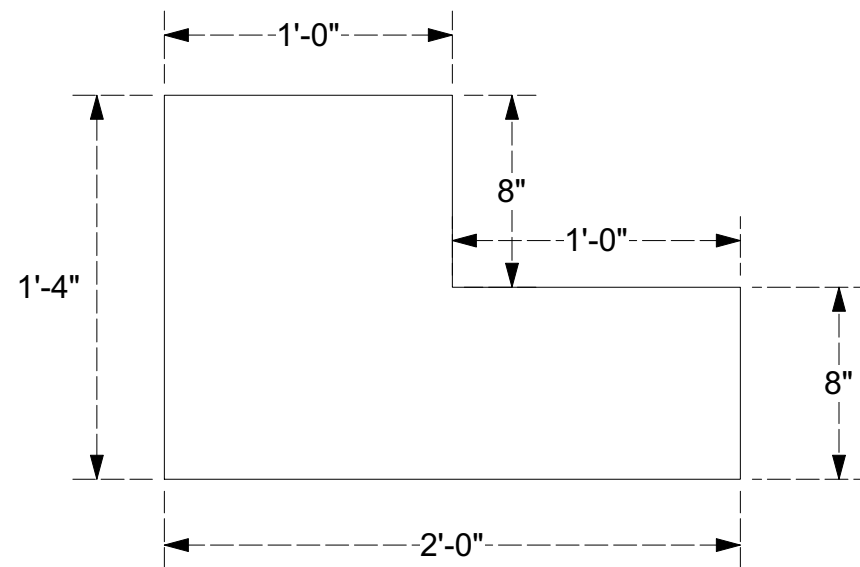

# Wood stepper 0'16" (2-stp)

Scale: Not to scale

Top View

Iso View

Side View

Front View

Rev. 2.10

Date: 08/09/23

Scale: As Noted

Drawing by: Accurate Staging

Drawing Title: gear specs

File name: Woodstepper 0'16" (2-stp)

Project Name: Wood Steppers

Load In Date:

This drawing is the property of Accurate Staging and can not be duplicated, modified or used for any other purposes without written permission from Accurate Staging. Use of this drawing for bidding is strictly prohibited. Verify all dimensions, specifications and conditions before using this drawing for construction. www.accuratestaging.com

# Wood stepper 2'6" (5-stp)

Scale: not to scale

Top View

Iso View

Side View

Front View

Rev. 2.10

Date: 08/09/23

Sheet #:

6/17

Scale: As Noted

Drawing by: Accurate Staging

Drawing Title: gear specs

File name: Woodstepper 2'6" (5-stp)

Project Name: Wood Steppers

Load In Date: