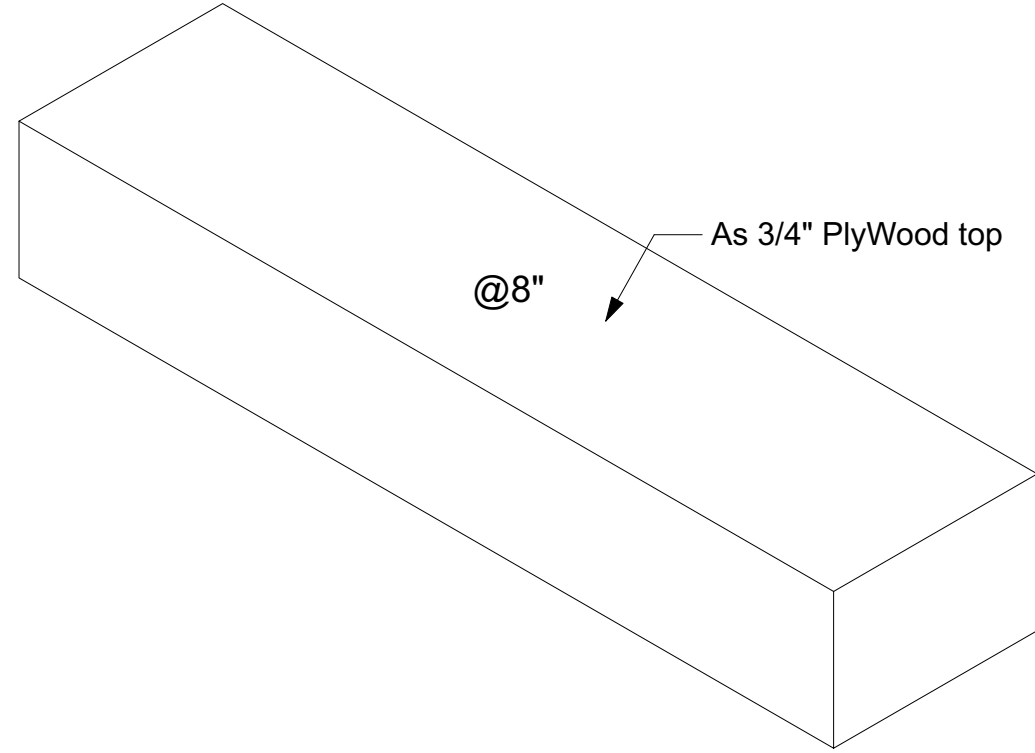

Scale: As Noted

Drawing by:

Accurate Staging

Drawing Title: gear specs

File name: Woodstepper 6"

Project Name: Wood Steppers

Load In Date:

This drawing is the property of Accurate Staging and can not be duplicated, modified or used for any other purposes without written permission from Accurate Staging. Use of this drawing for bidding is strictly prohibited. Verify all dimensions, specifications and conditions before using this drawing for construction.

# Wood stepper 8"

Scale: not to scale

Top View

Side View

Iso View

Front View

Rev. 2.10

Date: 08/09/23

# Wood stepper 0'16" (2-stp)

Scale: Not to scale

Top View

Iso View

Side View

Front View

Rev. 2.10

Date: 08/09/23

# Wood stepper 2'6" (5-stp)

Scale: not to scale

Top View

Iso View

Side View

Front View

Rev. 2.10

Date: 08/09/23