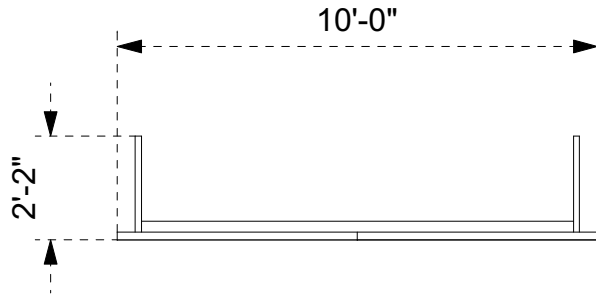

Biparting-Doors w/Cloth

Scale: 1/4" = 1'-0"

Plan View