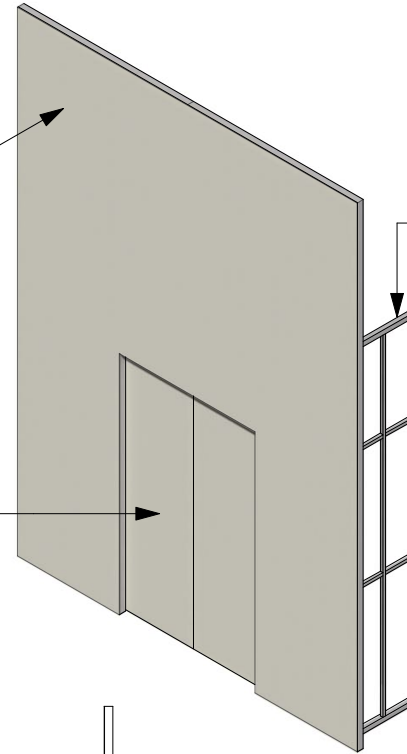

Natural Muslin Cloth
(Other Options Available)

Biparting-Doors

Aluminum Frame

Side View