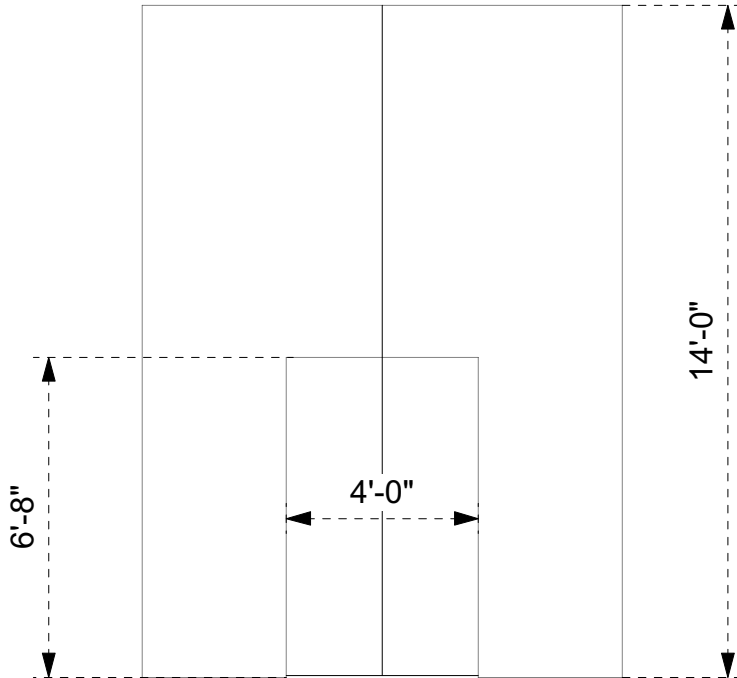

Biparting-Doors w/Cloth

Scale: 1/4" = 1'-0"

Front View

Natural Muslin Cloth
(Other Options Available)

Biparting-Doors

Aluminum Frame

rev: 1.00

sheet #:

date:

scale: As Noted

drawing by:

project name: Biparting-Doors

file name:

modified by: